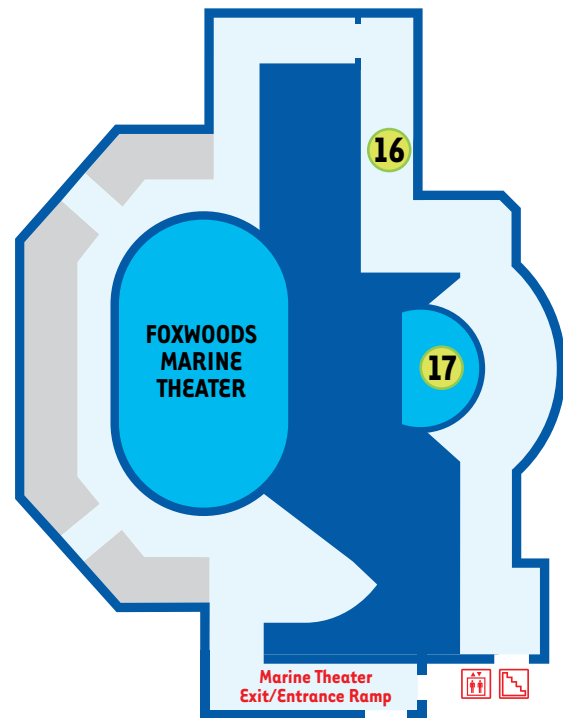

2ND FLOOR

1ST FLOOR

VISITOR INFORMATION

Same-day Re-entry: If you plan on returning today, please see our ticketing attendant inside the front gate to have your hand stamped.

Lost Children: In the event you are separated from your child during your visit, please notify any staff member immediately.

MAP KEY

-  Dining
-  Elevator
-  Picnic Area
-  Stairs
-  Restrooms
-  Yale New Haven Health Family Lounge

EXTRAS

HUNGRY?
SCAN HERE TO ORDER
YOUR FOOD ONLINE FROM
SALTWATER CAFE!

ENCOUNTERS!
SCAN HERE TO GET UP
CLOSE WITH OUR ANIMALS!

ENTERTAINMENT.
SCAN HERE FOR MORE
INFORMATION ABOUT
FOXWOODS MARINE THEATER.

EXHIBITS

1. Undersea Explorer Virtual Reality*
2. Jellies
3. Sharks
4. Weird & Wonderful
5. Discover Long Island Sound
6. Ocean Oasis
7. Underwater Viewing Foxwoods Marine Theater
8. Shark Lagoon
9. Touch of the Tropics
10. Covanta Cove
11. Hidden Amazon
12. Photo Pick-Up
13. Ray Touch Pool
14. Information Booth
15. **Jurassic Giants****
 - A. Theater One**
 - B. Theater Two**
 - C. Frogs! **
16. Ocean Refuge
17. Renewable Ocean Energy
18. Arctic Coast
19. Pacific Northwest
20. Roger Tory Peterson Penguin Pavilion
21. Marsh Trek
22. Animal Rescue Clinic
23. Seasonal Exhibit