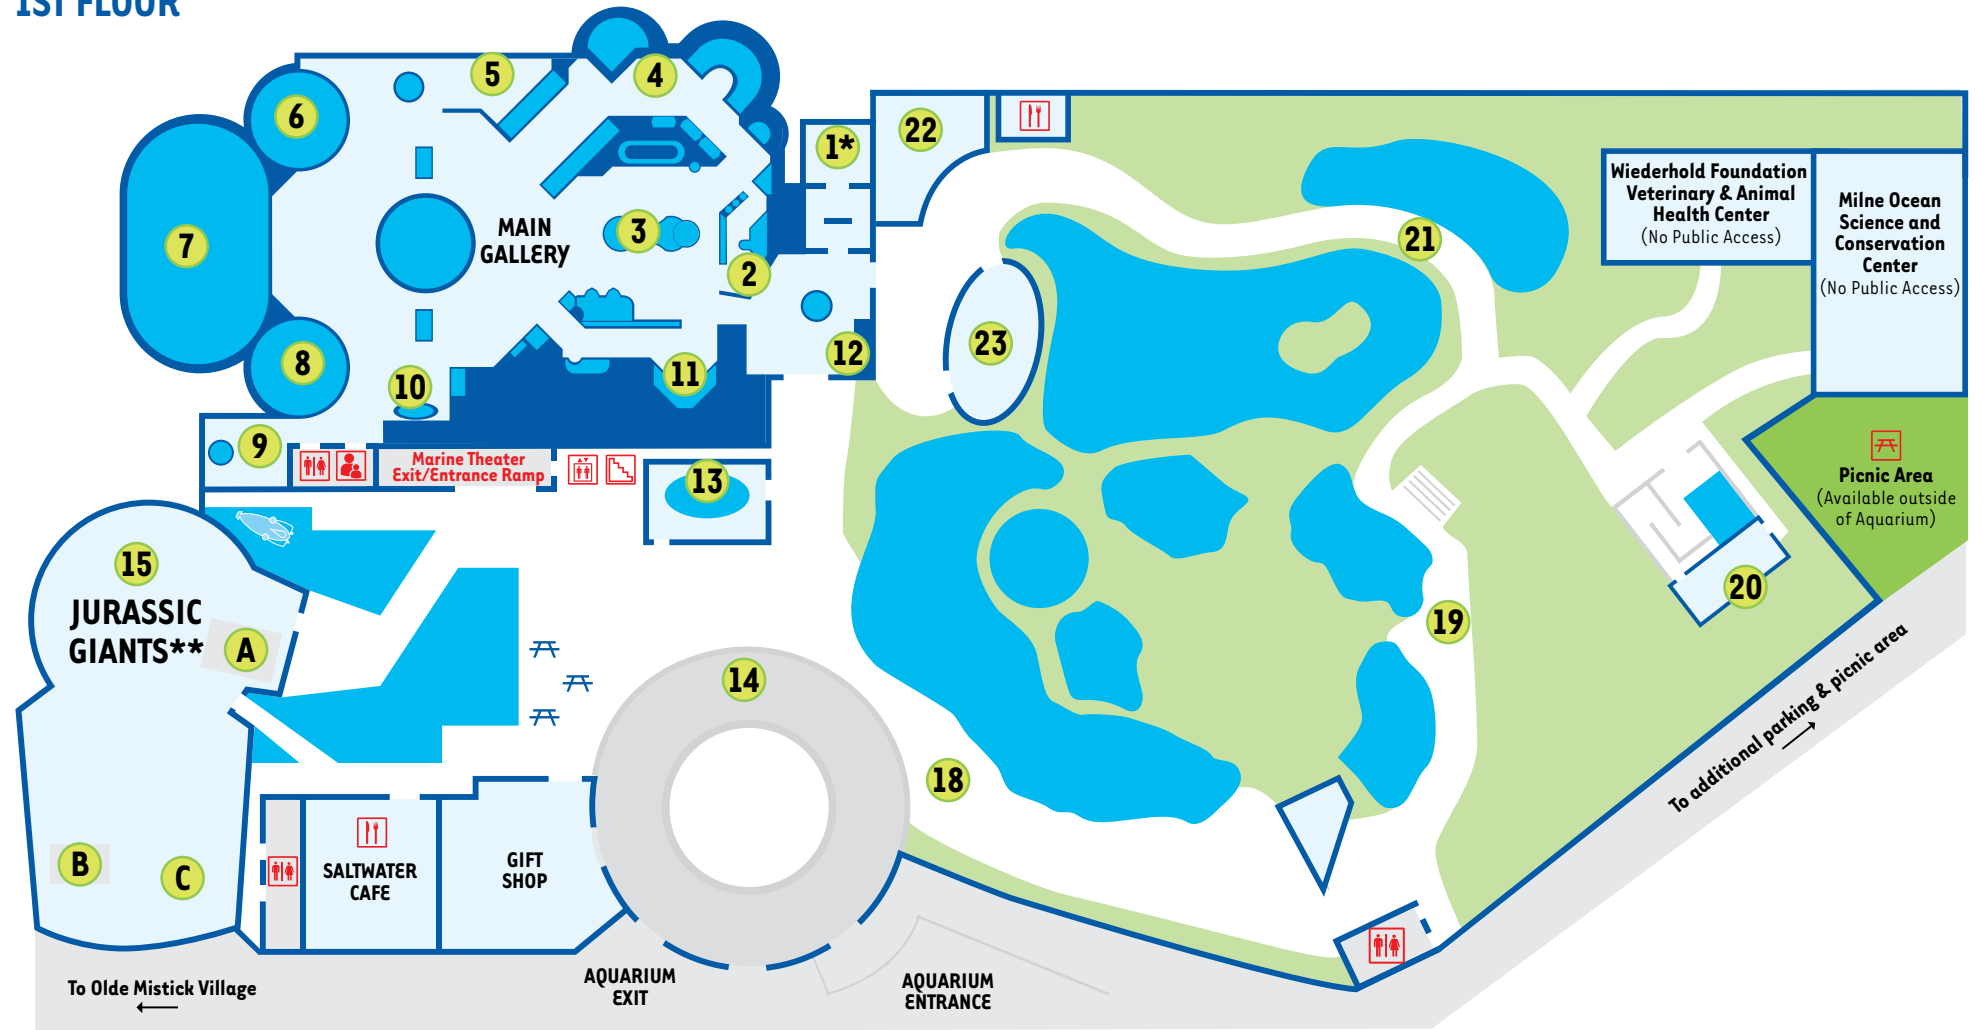

2ND FLOOR

1ST FLOOR

VISITOR INFORMATION

Same-day Re-entry: If you plan on returning today, please see our ticketing attendant inside the front gate to have your hand stamped.

Lost Children: In the event you are separated from your child during your visit, please notify any staff member immediately.

Brought Lunch: For the safety of our animals, outside food is not allowed on campus. Please enjoy your lunch at our picnic tables located near the Milne Ocean Science and Conservation Center.

Special Accommodations: If you require assistance during your visit, please see a staff member upon arrival or stop by the Admin Office. Wheelchairs are available free of charge on a first-come, first-served basis.

MAP KEY

-  Dining
-  Elevator
-  Picnic Area
-  Stairs
-  Restrooms
-  Yale New Haven Health Family Lounge

EXTRAS

HUNGRY?
SCAN HERE TO ORDER
YOUR FOOD ONLINE FROM
SALTWATER CAFE!

ENCOUNTERS!
SCAN HERE TO GET UP
CLOSE WITH OUR ANIMALS!

ENTERTAINMENT.
SCAN HERE FOR MORE
INFORMATION ABOUT
FOXWOODS MARINE THEATER.

EXHIBITS

1. Undersea Explorer Virtual Reality*
2. Jellies
3. Sharks
4. Weird & Wonderful
5. Discover Long Island Sound
6. Ocean Oasis
7. Underwater Viewing Foxwoods Marine Theater
8. Shark Lagoon
9. Touch of the Tropics
10. Covanta Cove
11. Hidden Amazon
12. Photo Pick-Up
13. Ray Touch Pool
14. Information Booth
15. **Jurassic Giants****
 - A. Theater One**
 - B. Theater Two**
 - C. Frogs! **
16. Ocean Refuge
17. Renewable Ocean Energy
18. Arctic Coast
19. Pacific Northwest
20. Roger Tory Peterson Penguin Pavilion
21. Marsh Trek
22. Animal Rescue Clinic
23. Seasonal Exhibit